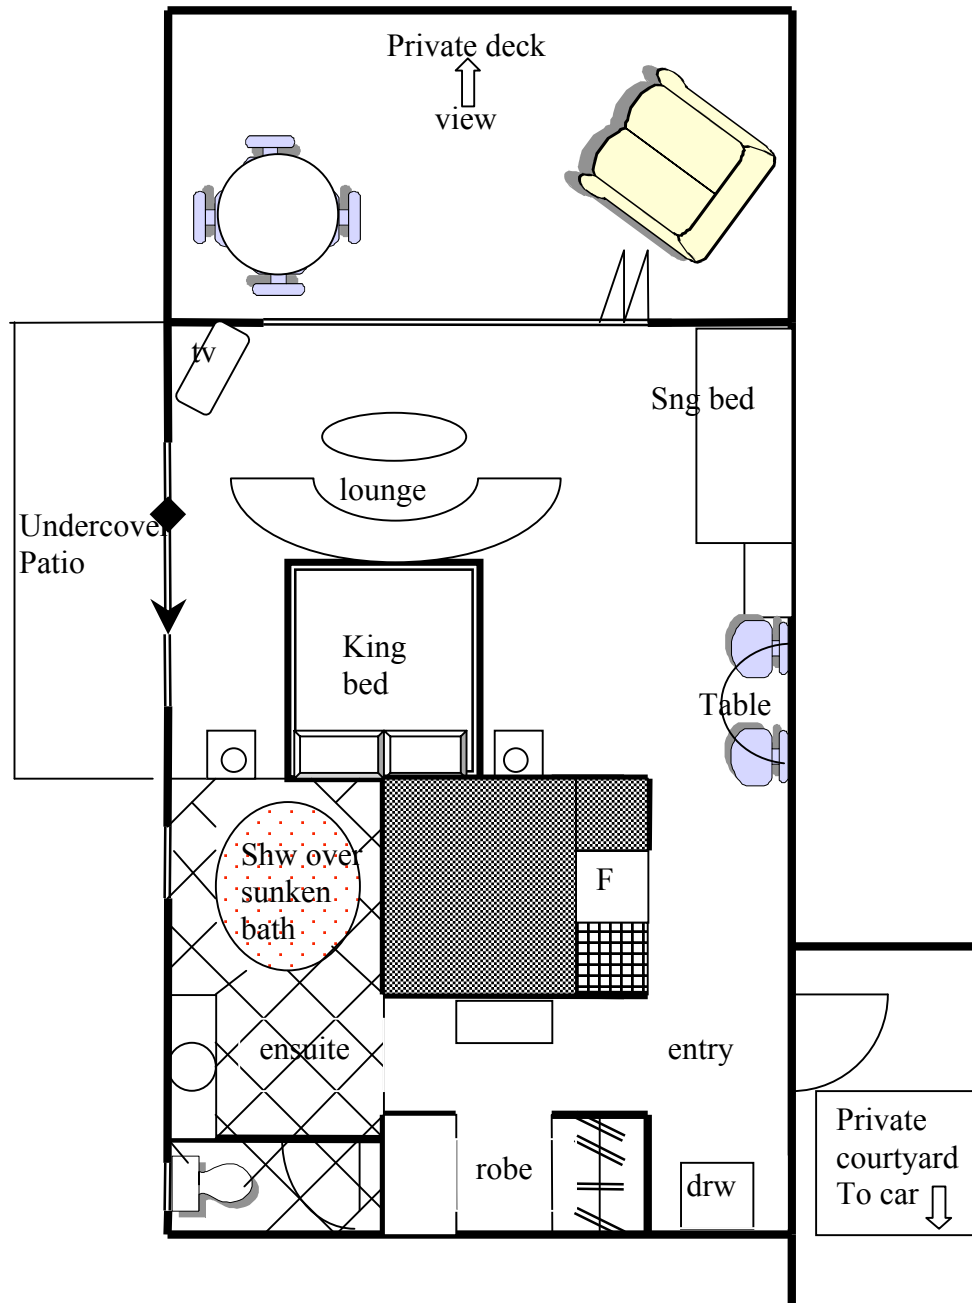

### Royal Suite

- Private Entrance
- King Sleigh Bed
- Bi-folding Doors onto Private Deck
- Incredible Views
- Luxury Bathroom w/Sunken Roman Bath
- Fridge, Microwave, Crockery, Cutlery
- Tea and Coffee Making Facilities
- Flat screen TV, Stereo/CD/DVD
- Iron & Iron board
- Luxury Linens & Robes
- Electric blankets & heater
- Extra Single Bed
- Guest Laundry
- This suite is on the ground floor*
- Approx. 50sqm*