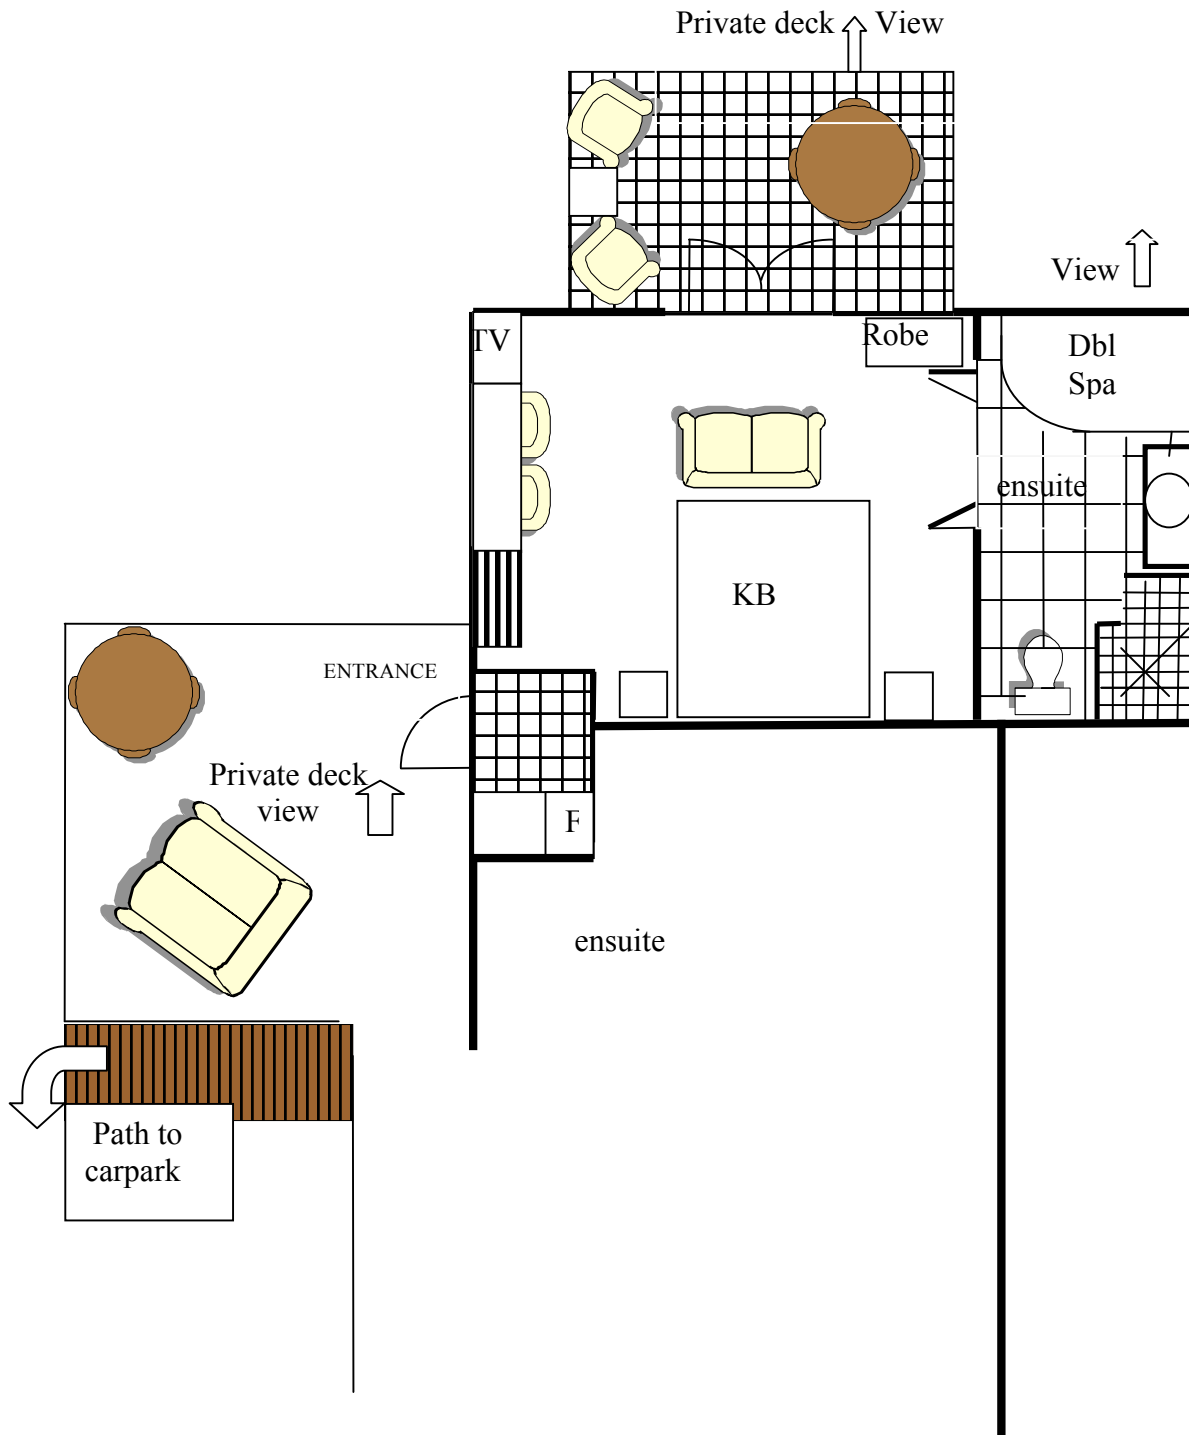

CRISDON

Kings Retreat

- Private Entrance
 - King Size Bed
 - Private Deck
 - Incredible Views
 - Luxury Bathroom with Dbl Spa Bath
 - Fridge, Crockery, Cutlery
 - Tea and Coffee Making Facilities
 - Flat screen TV, Stereo/CD/DVD
 - Luxury Linens, Robes
 - Iron & Iron board
 - Electric blankets & heater
 - Guest Laundry
- This suite is on the upper floor
Approx. 35sqm*