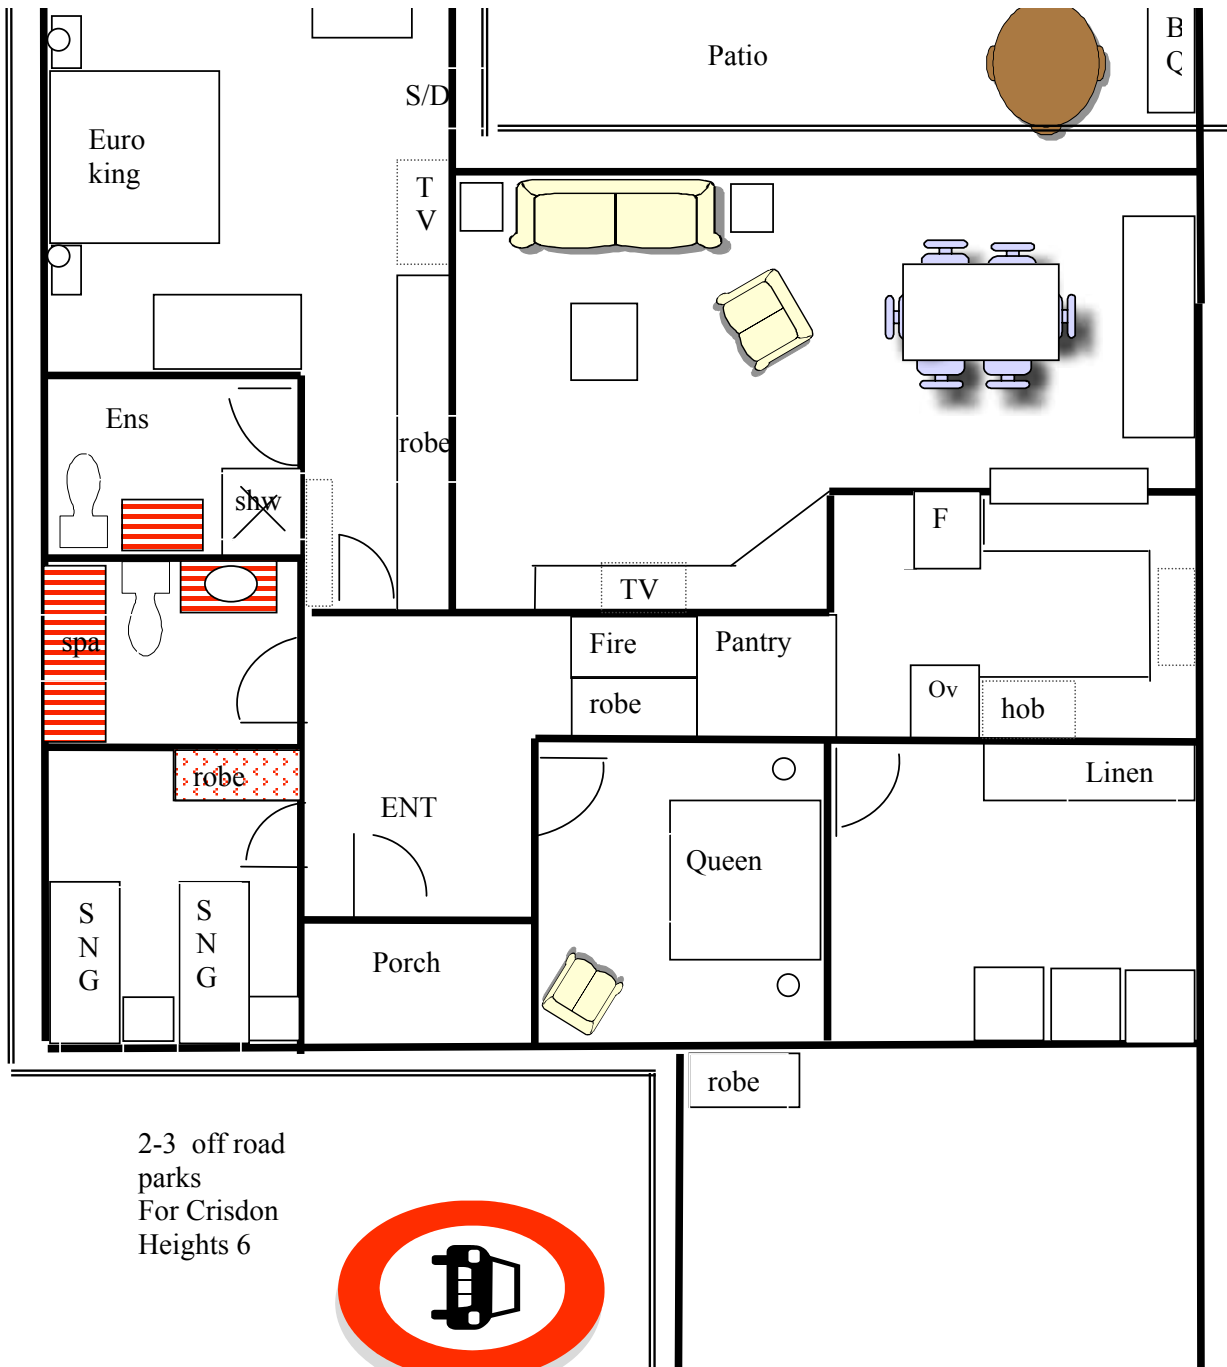

CRISDON

Crisdon Heights 6

Self Contained Holiday Home

Bedroom 1 (Euro King Size Bed) with

Ensuite

Bedroom 2 (Queen Size Bed)

Bedroom 3 (Twin Beds)

Main Bathroom which includes Spa Bath

Patio with Seating, Sun Lounges,

Umbrella & BBQ

Incredible Views

All Line Supplied and Serviced Daily

Full Kitchen Facilities

2 Flat screen TV's, lounge with Sky

Stereo/CD/DVD

Full Laundry

Electric blankets & heater

This House is on Ground Level

Approx 150sqm

2-3 off road
parks
For Crisdon
Heights 6